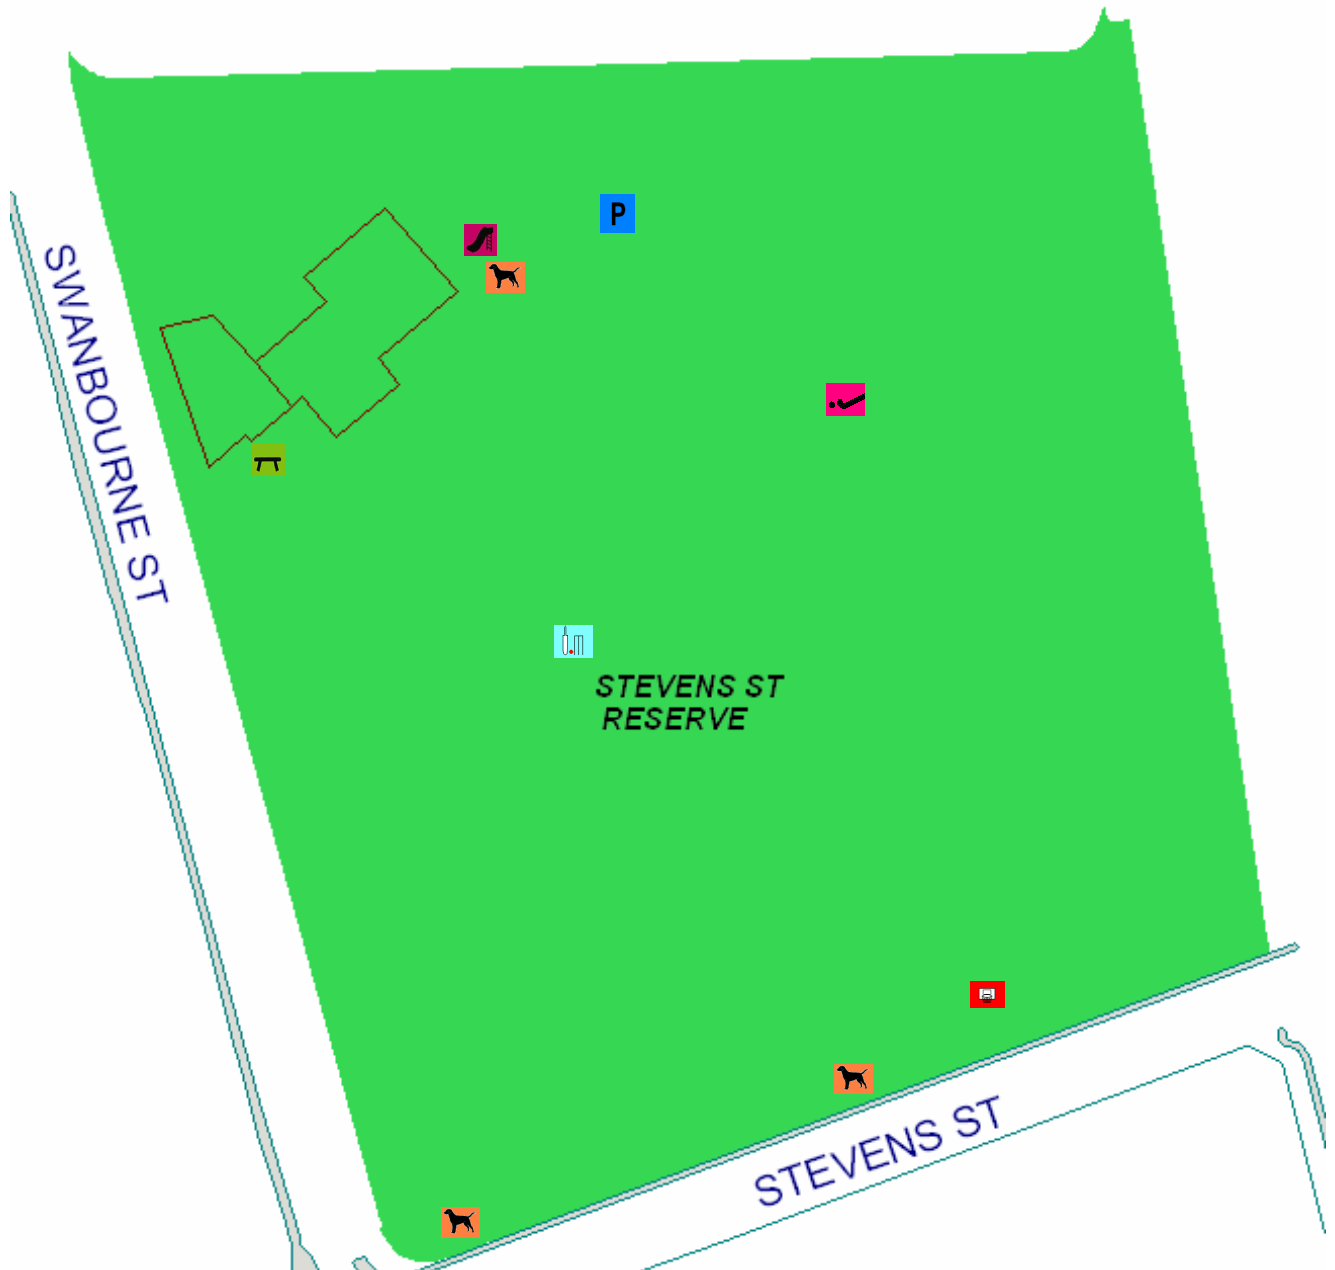

Stevens St Reserve

Map Key

- | | | | |
|--|-----------------------|--|-------------------------|
| | Walking Trail | | Drinking Fountain |
| | Accessible Trail | | BBQ |
| | Footpath | | Rest Stop |
| | Parking | | Playground |
| | Public Transport | | Exercise Equipment |
| | Perth Bikeway Network | | Dog Waste Disposal Unit |
| | Building Outline | | Hockey |
| | Public Toilet | | Cricket |
| | Accessible Toilet | | Basketball |
| | Picnic Area | | |