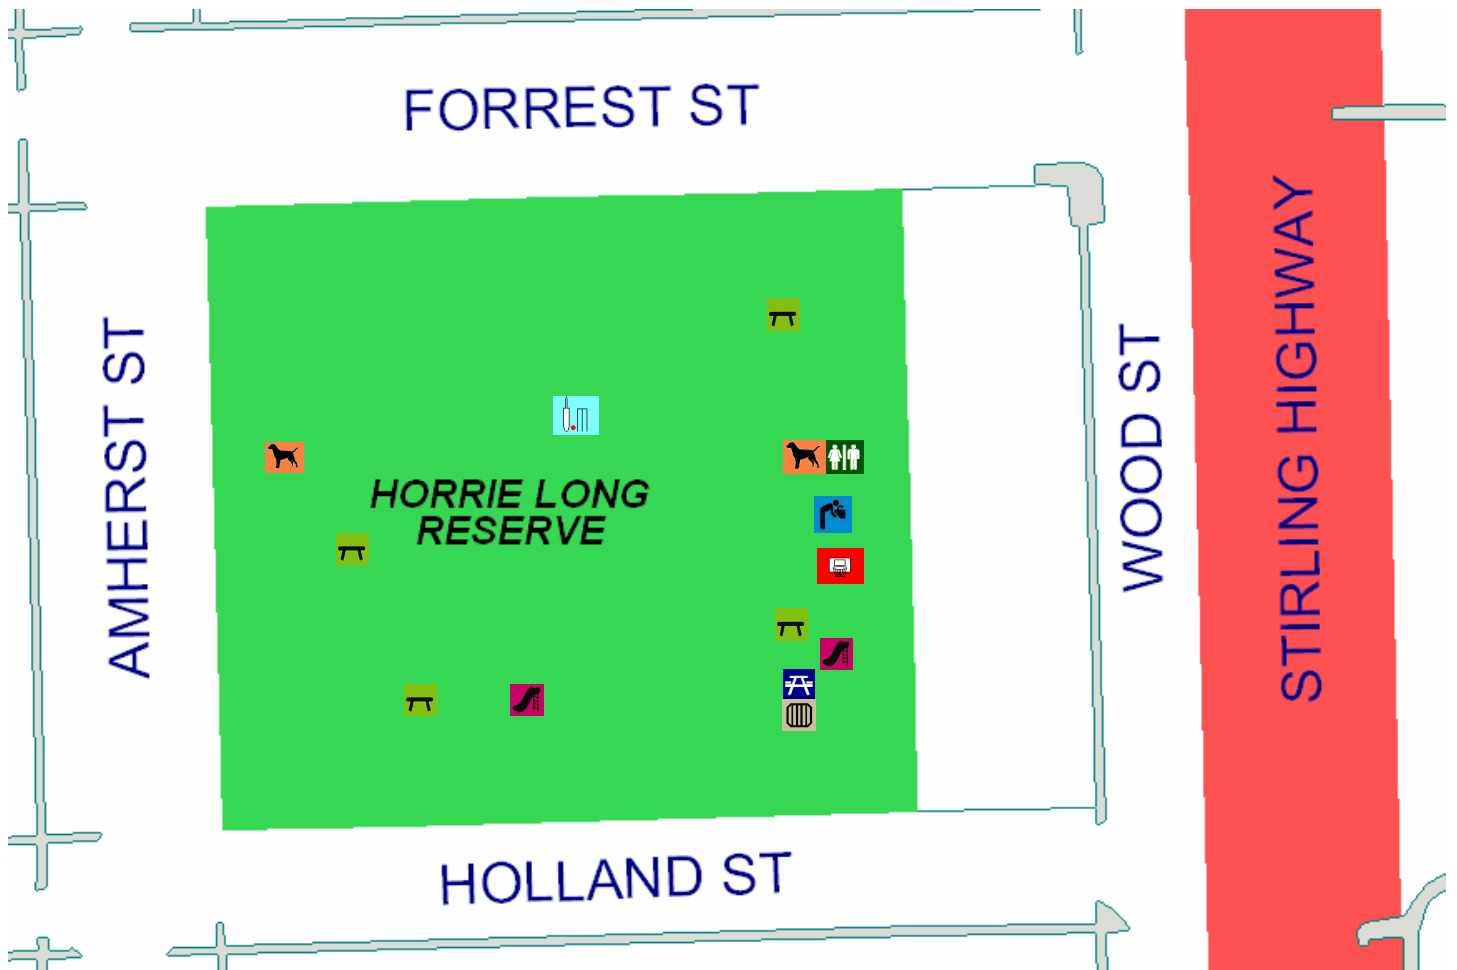

Horrie Long Reserve

Map Key

	Walking Trail		Drinking Fountain
	Accessible Trail		BBQ
	Footpath		Rest Stop
	Parking		Playground
	Public Transport		Exercise Equipment
	Perth Bikeway Network		Dog Waste Disposal Unit
	Building Outline		Soccer
	Public Toilet		Cricket
	Accessible Toilet		Basketball
	Picnic Area		