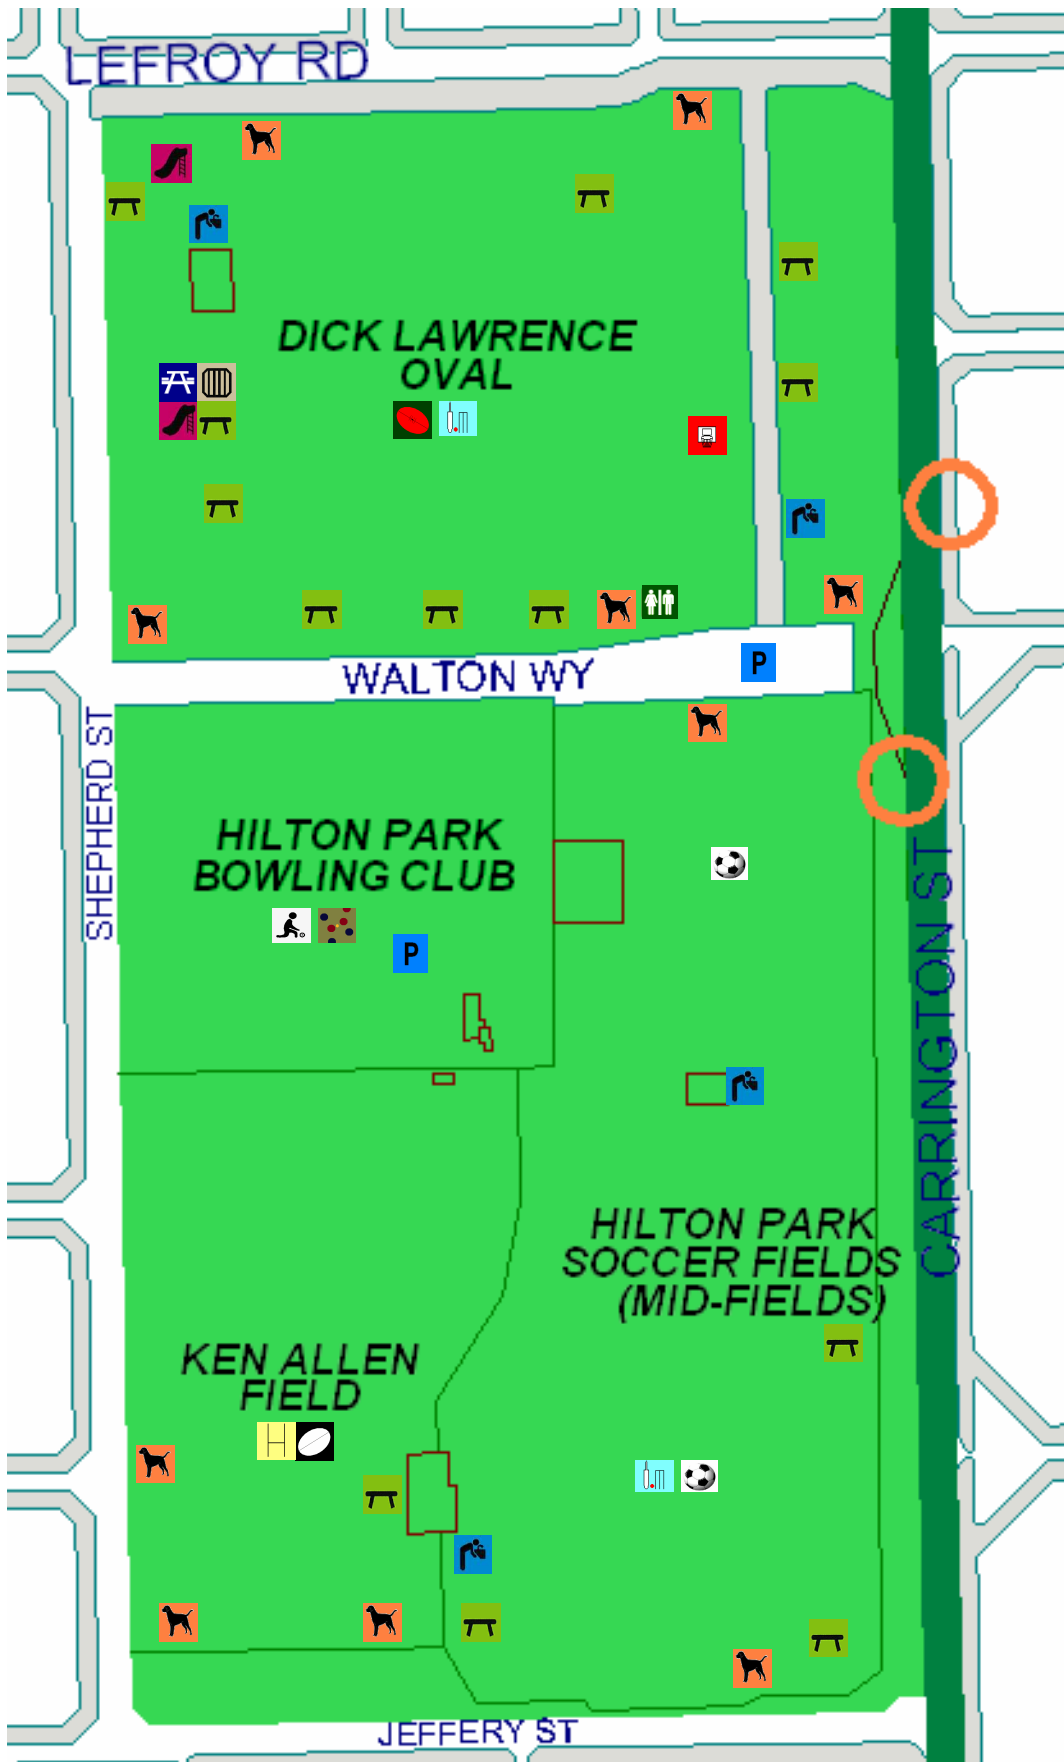

# Hilton Reserve

## Map Key

- Walking Trail
- Accessible Trail
- Footpath
- Parking
- Public Transport
- Perth Bikeway Network
- Building Outline
- Public Toilet
- Accessible Toilet
- Picnic Area
- Drinking Fountain
- BBQ
- Rest Stop
- Playground
- Exercise Equipment
- Dog Waste Disposal Unit
- Soccer
- Cricket
- Basketball
- Rugby League
- Touch Football
- AFL
- Lawn Bowls
- Petanque