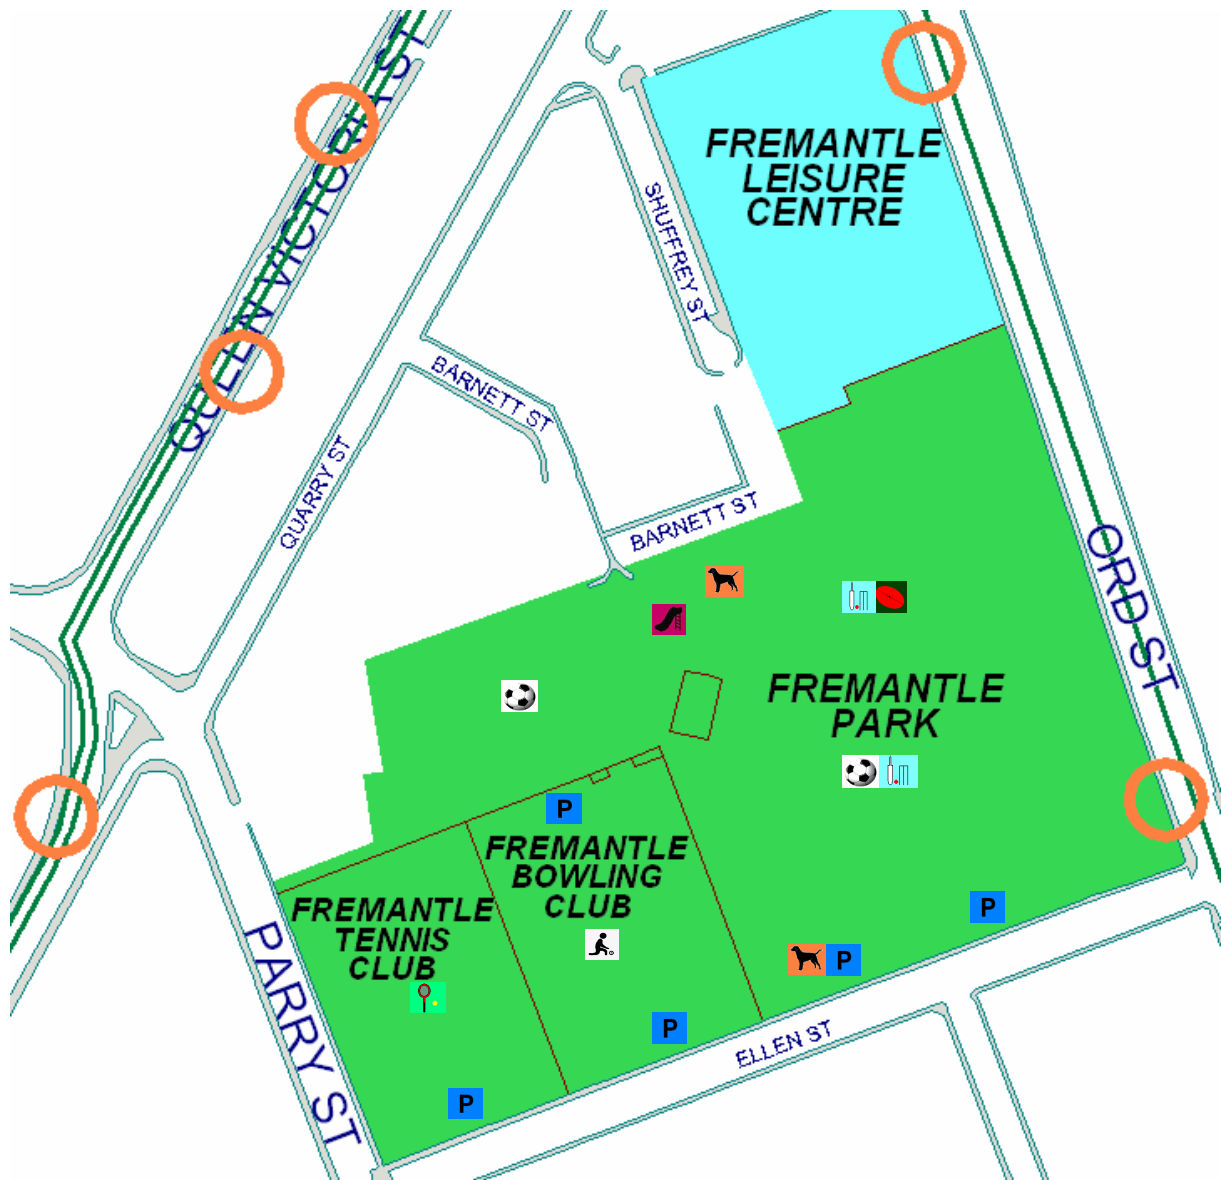

Fremantle Park

Map Key

	Walking Trail		BBQ
	Accessible Trail		Rest Stop
	Footpath		Playground
	Parking		Exercise Equipment
	Public Transport		Dog Waste Disposal Unit
	Perth Bikeway Network		Soccer
	Building outline		Cricket
	Public Toilet		AFL
	Accessible Toilet		Tennis
	Picnic Area		Lawn Bowls
	Drinking Fountain		