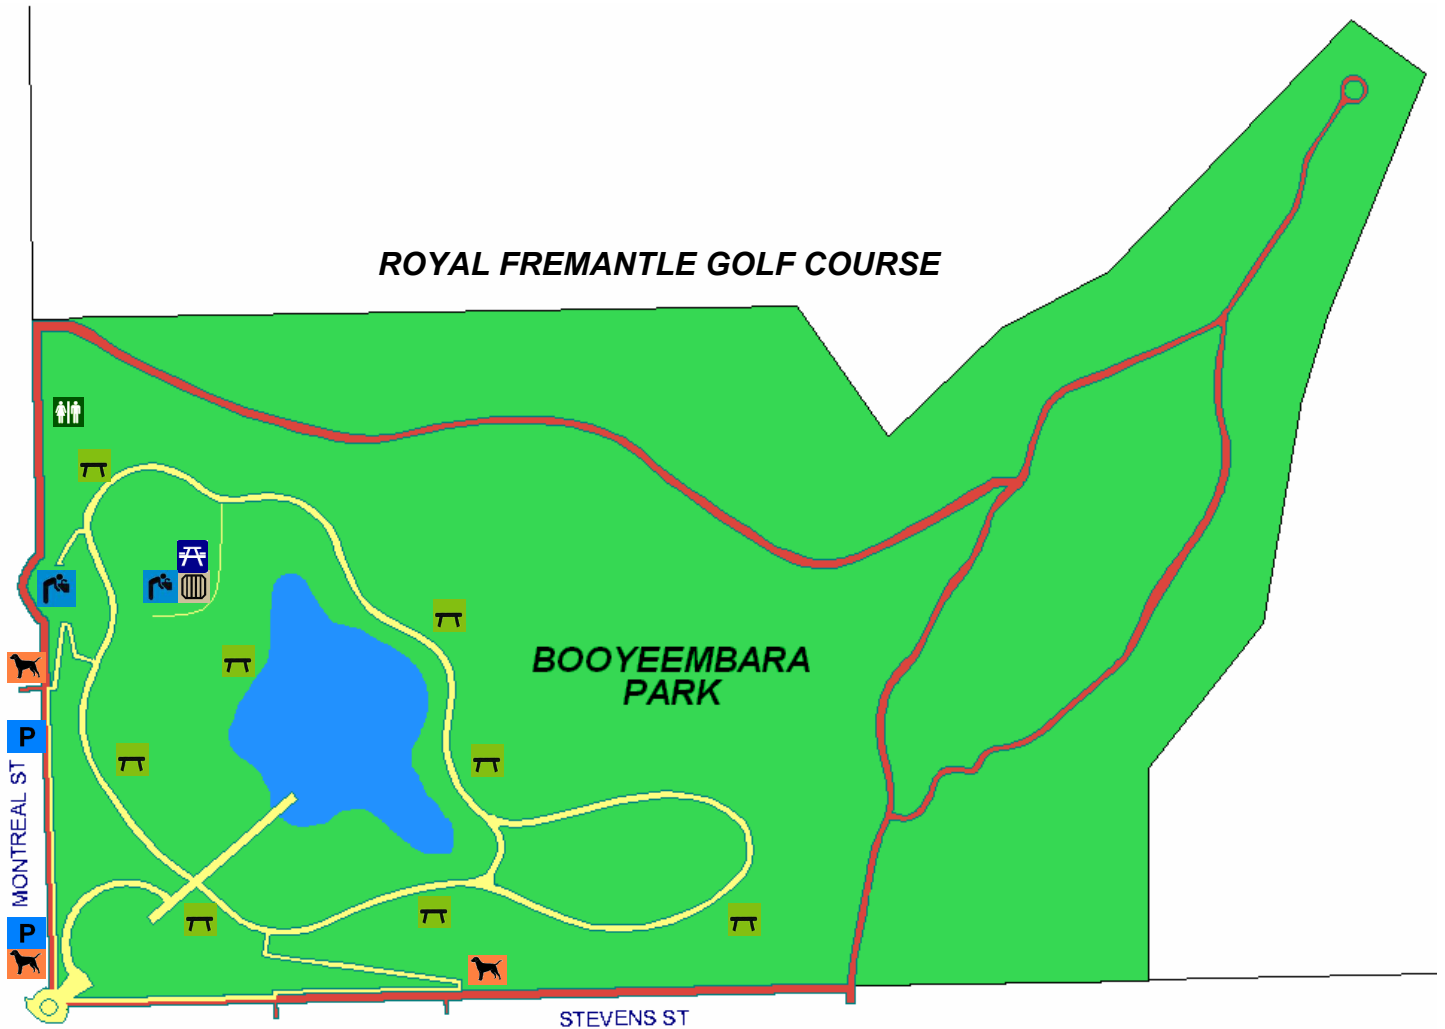

# Booyeembara Park

## Map Key

	Walking Trail		Accessible Toilet
	Accessible Trail		Picnic Area
	Footpath		Drinking Fountain
	Parking		BBQ
	Public Transport		Rest Stop
	Building Outline		Playground
	Perth Bikeway Network		Exercise Equipment
	Public Toilet		Dog Waste Disposal Unit